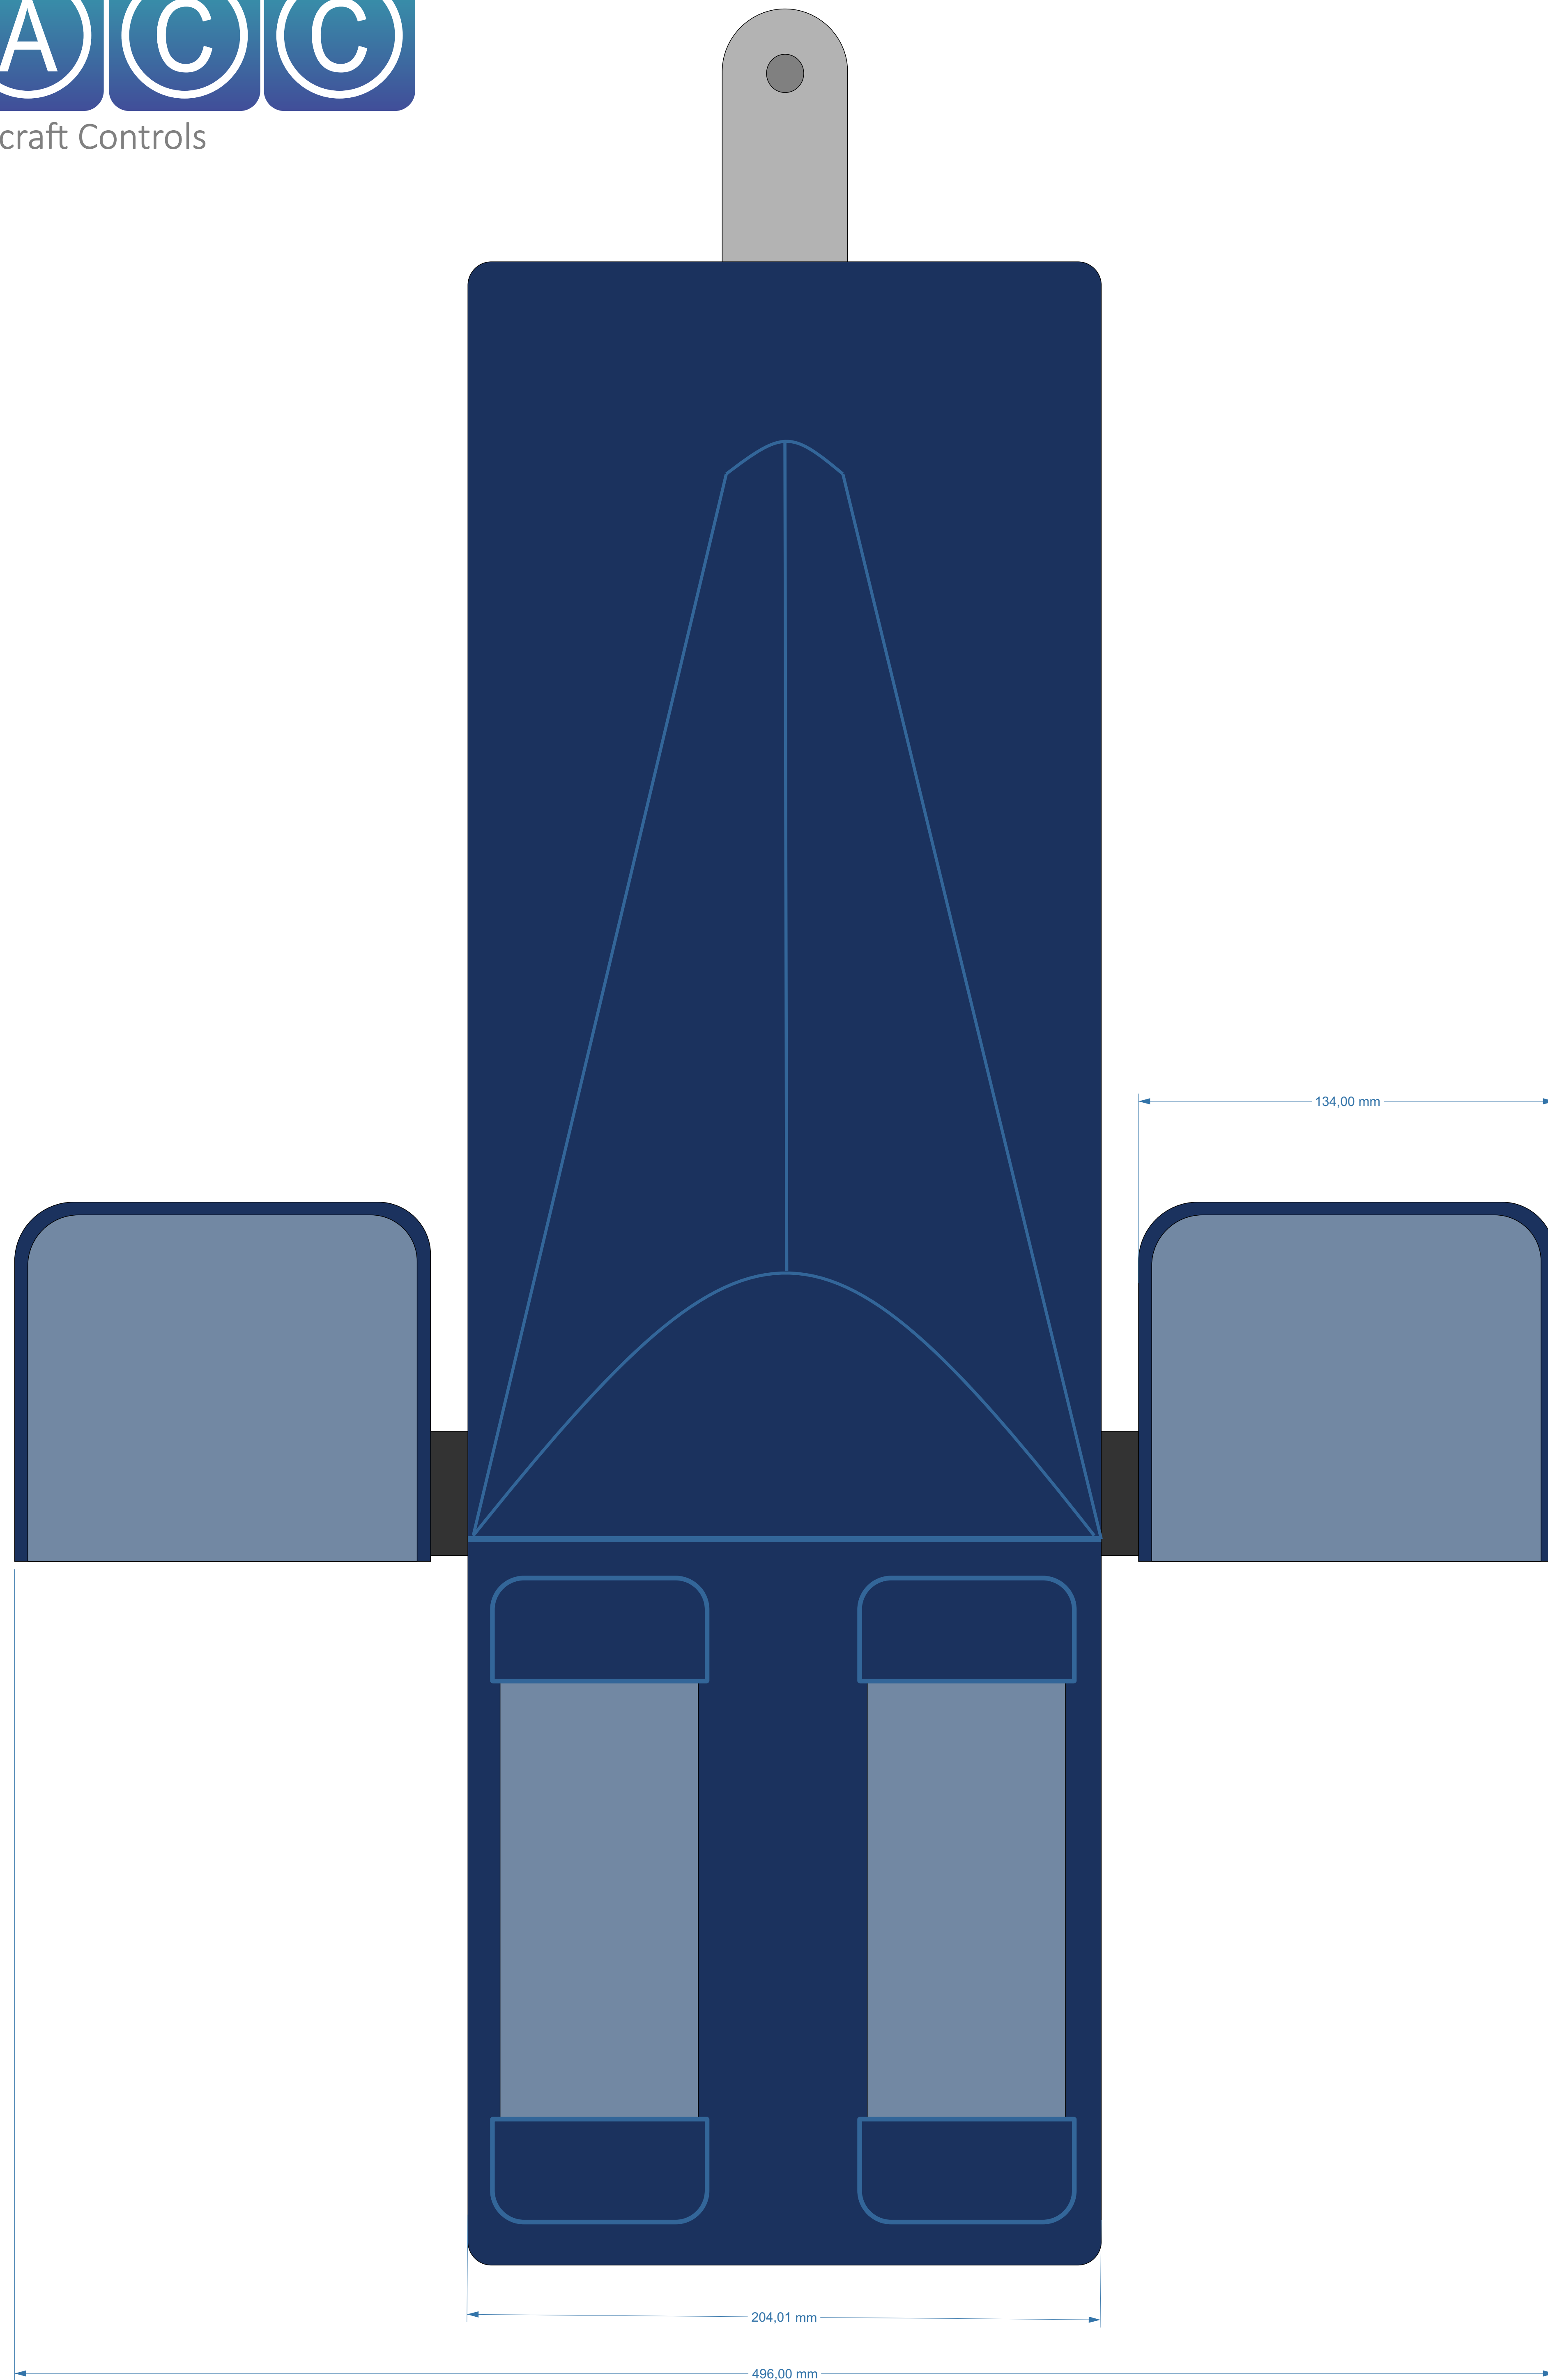

Aircraft Controls

All Dimensions in Millimeter

All Dimensions in Millimeter

A320 PRO SRV 2.0 Rudder Top Floor Dimensions

	Date:	16.10.2020
	CHPR:	TPB
NC 96845 NC 96844	Unit o Measrmt:	Millimeters
		Copyright ACC Air.Craft.Controls. 2021