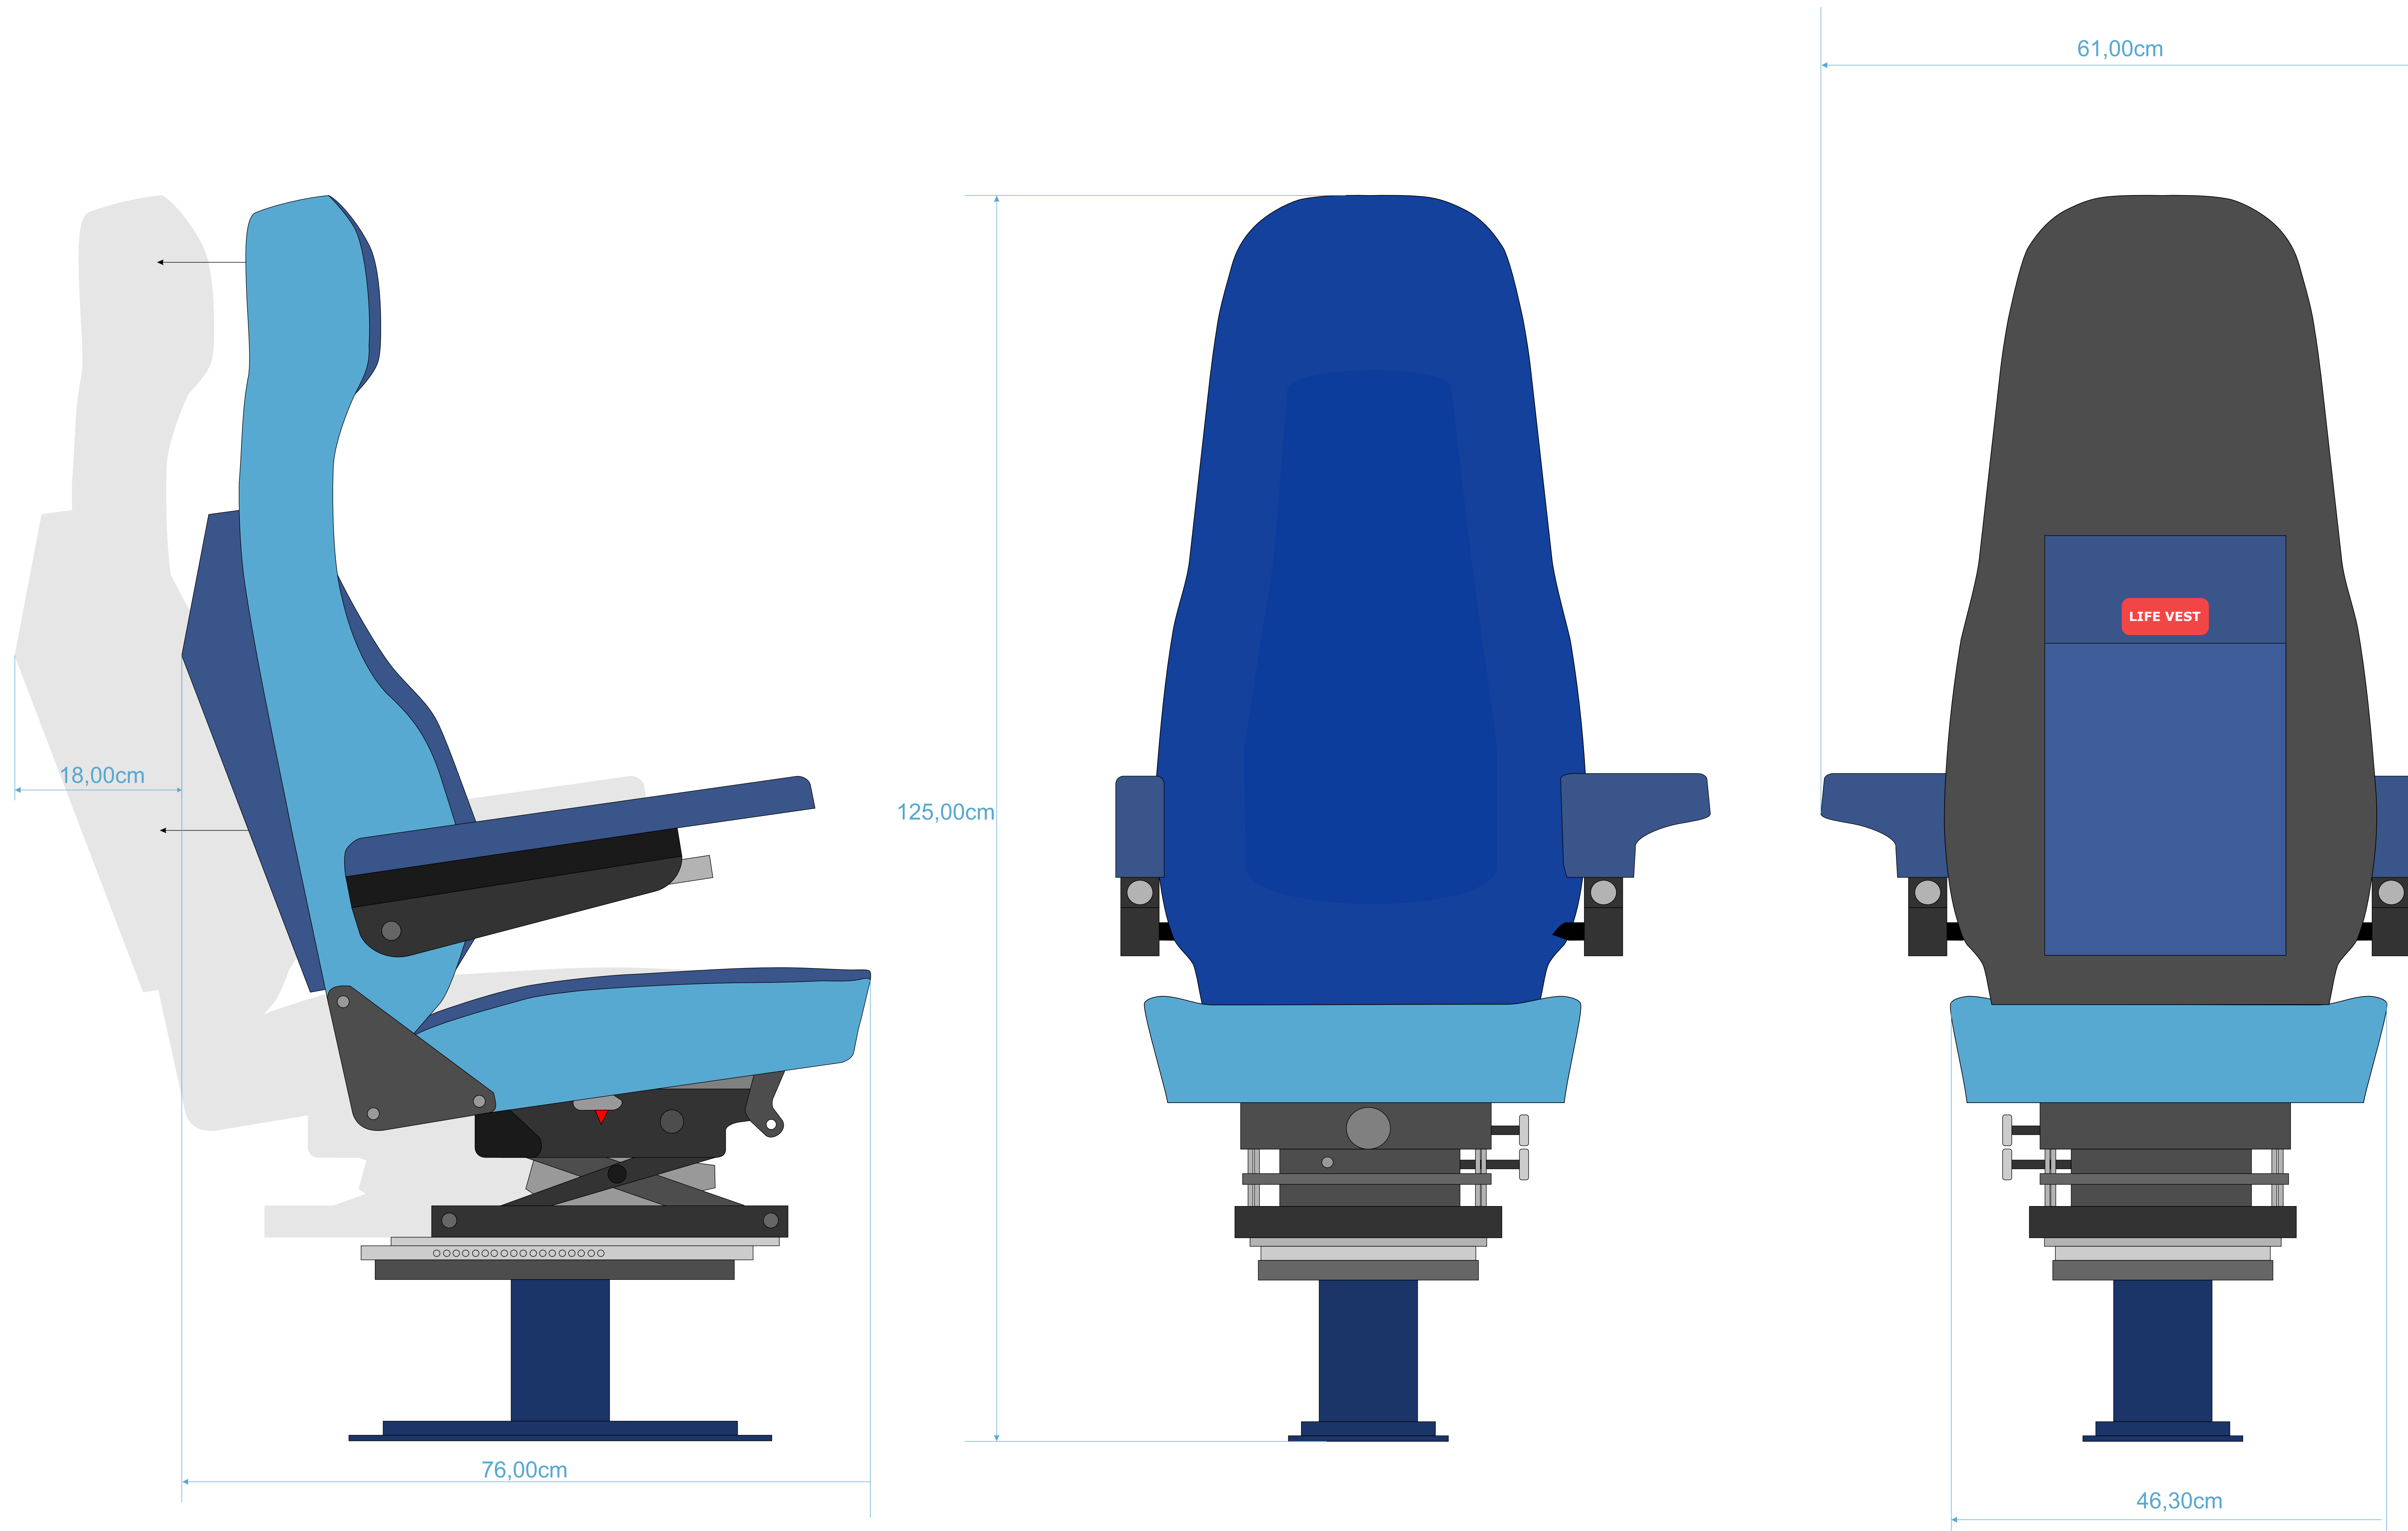

Aircraft Controls

A320 PRO SRV Seat
Dimensions

	Date:	26.02.2019
	CHPR:	TPB
NC 96878 NC 96879	Unit o Measrmt:	Centimeters
Saona Copyright ACC Air.Craft.Controls. 2019		